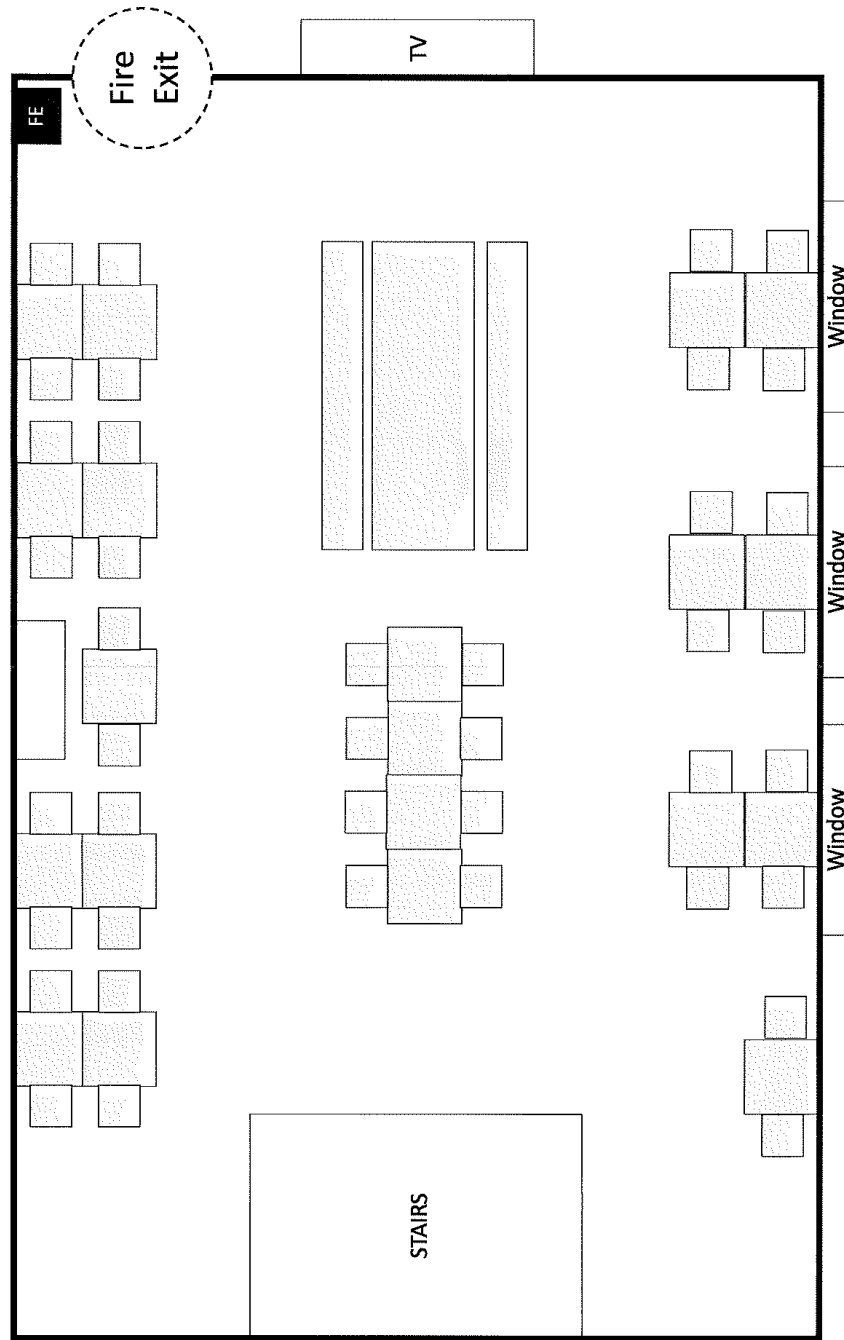

### Site Layout: Internal Ground Floor

Brew Monster Ltd, 1 Lon Y Twyn, Caerphilly, CF83 1NW

**Site Layout: Internal First Floor**

Brew Monster Ltd, 1 Lon Y Twyn, Caerphilly, CF83 1NW