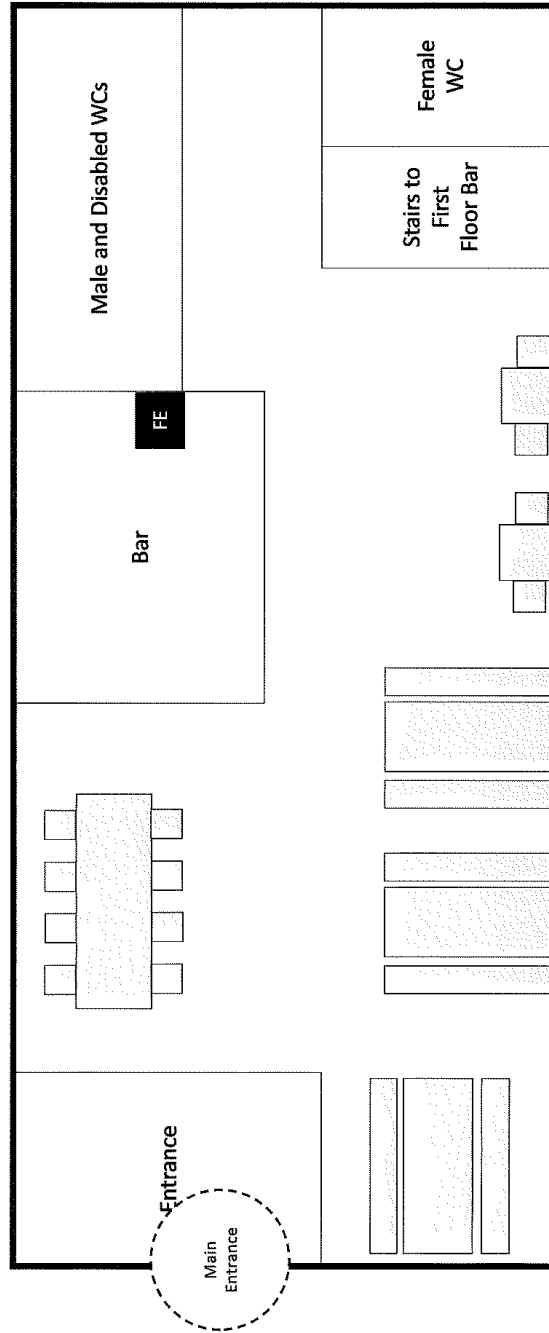

**Site Layout Plan in Support of Application to Vary  
Premises Licence at 1 Lon Y Twyn, Caerphilly, CF83  
1NW**

# High-Level Site Layout

Brew Monster Ltd, 1 Lon Y Twyn, Caerphilly, CF83 1NW

### Site Layout: Internal Ground Floor

Brew Monster Ltd, 1 Lon Y Twyn, Caerphilly, CF83 1NW

**Site Layout: Internal First Floor**

Brew Monster Ltd, 1 Lon Y Twyn, Caerphilly, CF83 1NW